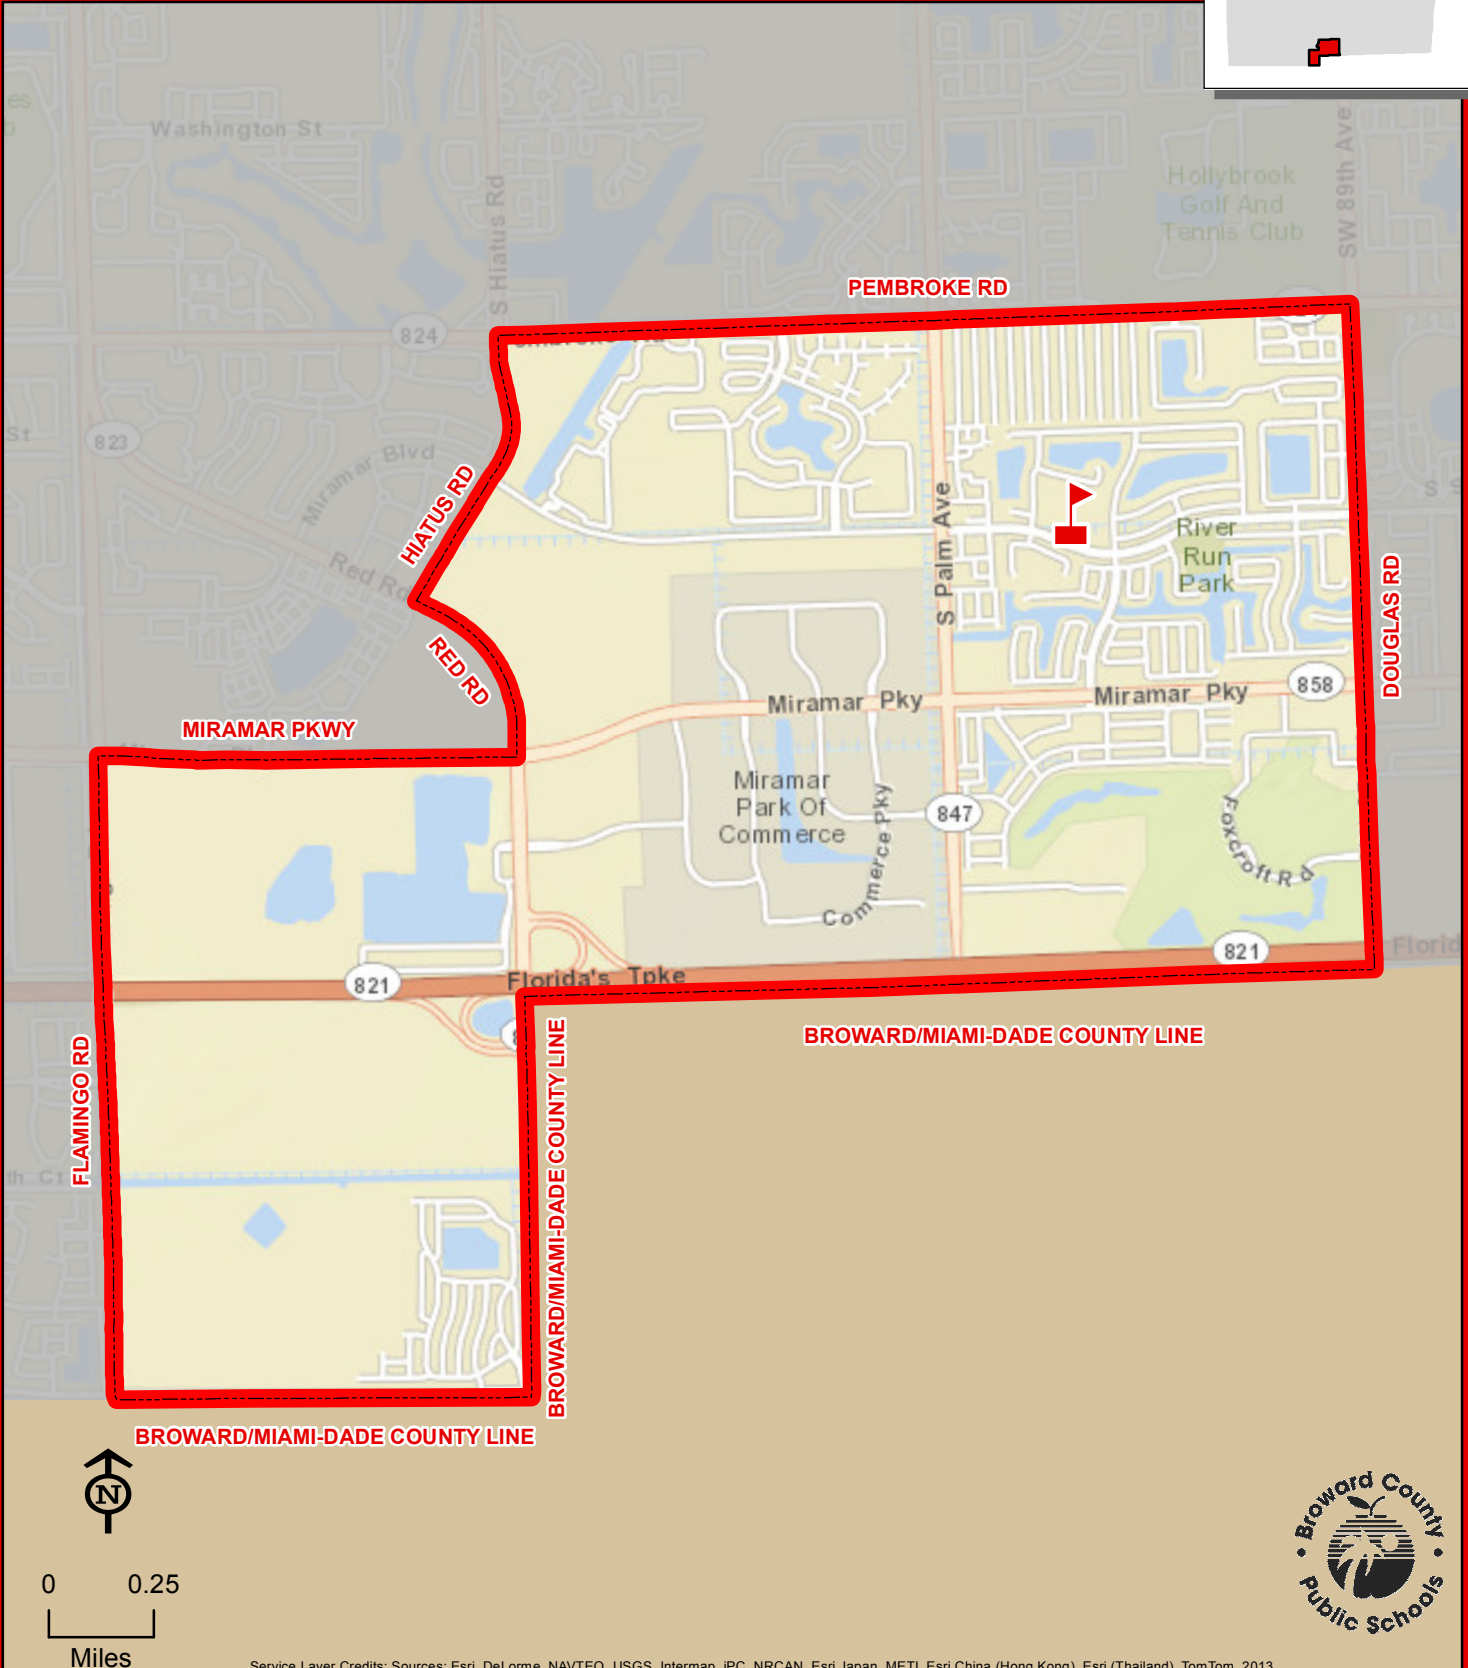

SEA CASTLE ELEMENTARY SCHOOL

9600 MIRAMAR BOULEVARD
MIRAMAR, FLORIDA 33025
754-323-7250

SEA CASTLE

Service Layer Credits: Sources: Esri, DeLorme, NAVTEQ, USGS, Intermap, IPC, NRCAN, Esri Japan, METI, Esri China (Hong Kong), Esri (Thailand), TomTom, 2013

THIS MAP IS FOR CONCEPTUAL PURPOSES ONLY AND SHOULD NOT BE USED FOR LEGAL BOUNDARY DETERMINATIONS